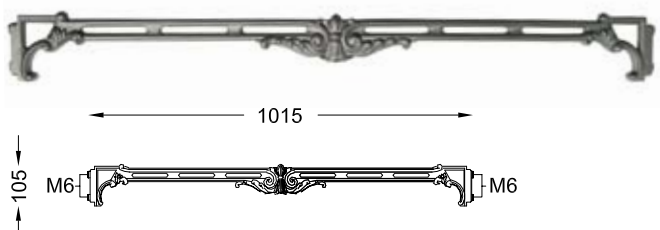

Element decorated with floral designs, made entirely from grey lamellar cast iron compliant with UNI EN 1561 standards. Standard grey colour. Weight 4,3 kg.

Elément décoré de motifs floraux, entièrement moulé en fonte grise lamellaire selon les normes UNI EN 1561. Couleur standard gris. Poids 4,3 kg.

Mit Blumenmotiven verziertes Element, ganz aus grauem lamellaren Gusseisen gemäß Norm UNI EN 1561. Farbe Standard Grau. Gewicht 4,3 kg.

Elemento decorado con motivos geométricos, fabricado en hierro fundido, conforme con las normas UNI EN 1561. Color standard gris. Peso 4,3 kg.

9502.0030VS

Elemento decorato con motivi floreali, realizzata interamente in fusione di ghisa grigia lamellare secondo norme UNI EN 1561. Colore standard grigio. Peso 5,0 kg.

Element decorated with floral designs, made entirely from grey lamellar cast iron compliant with UNI EN 1561 standards. Standard grey colour. Weight 5,0 kg.

Elément décoré de motifs floraux, entièrement moulé en fonte grise lamellaire selon les normes UNI EN 1561. Coloris standard gris. Poids 5,0 kg.

Mit Blumenmotiven verziertes Element, ganz aus grauem lamellaren Gusseisen gemäß Norm UNI EN 1561. Farbe Standard Grau. Gewicht 5,0 kg.

Elemento decorado con motivos Florales, fabricado en hierro fundido, conforme con las normas UNI EN 1561. Color standard gris. Peso 5,0 kg.