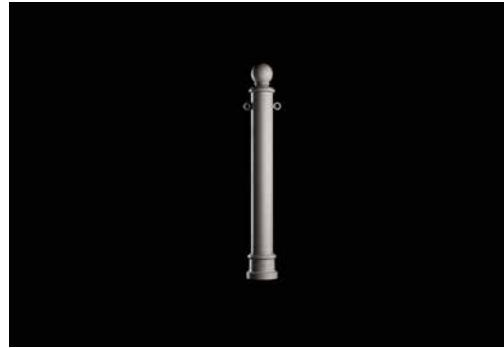

Carya

Dhalia

Gilia

Lilium

Lotus

Melia

Carya

Dhalia

Gilia

Lilium

The Liliu collection's bollard can be fitted with two different lighting systems.

A system:

a strip with 60 LED lights and satin finish screen can be inserted along the sides of the bollards.