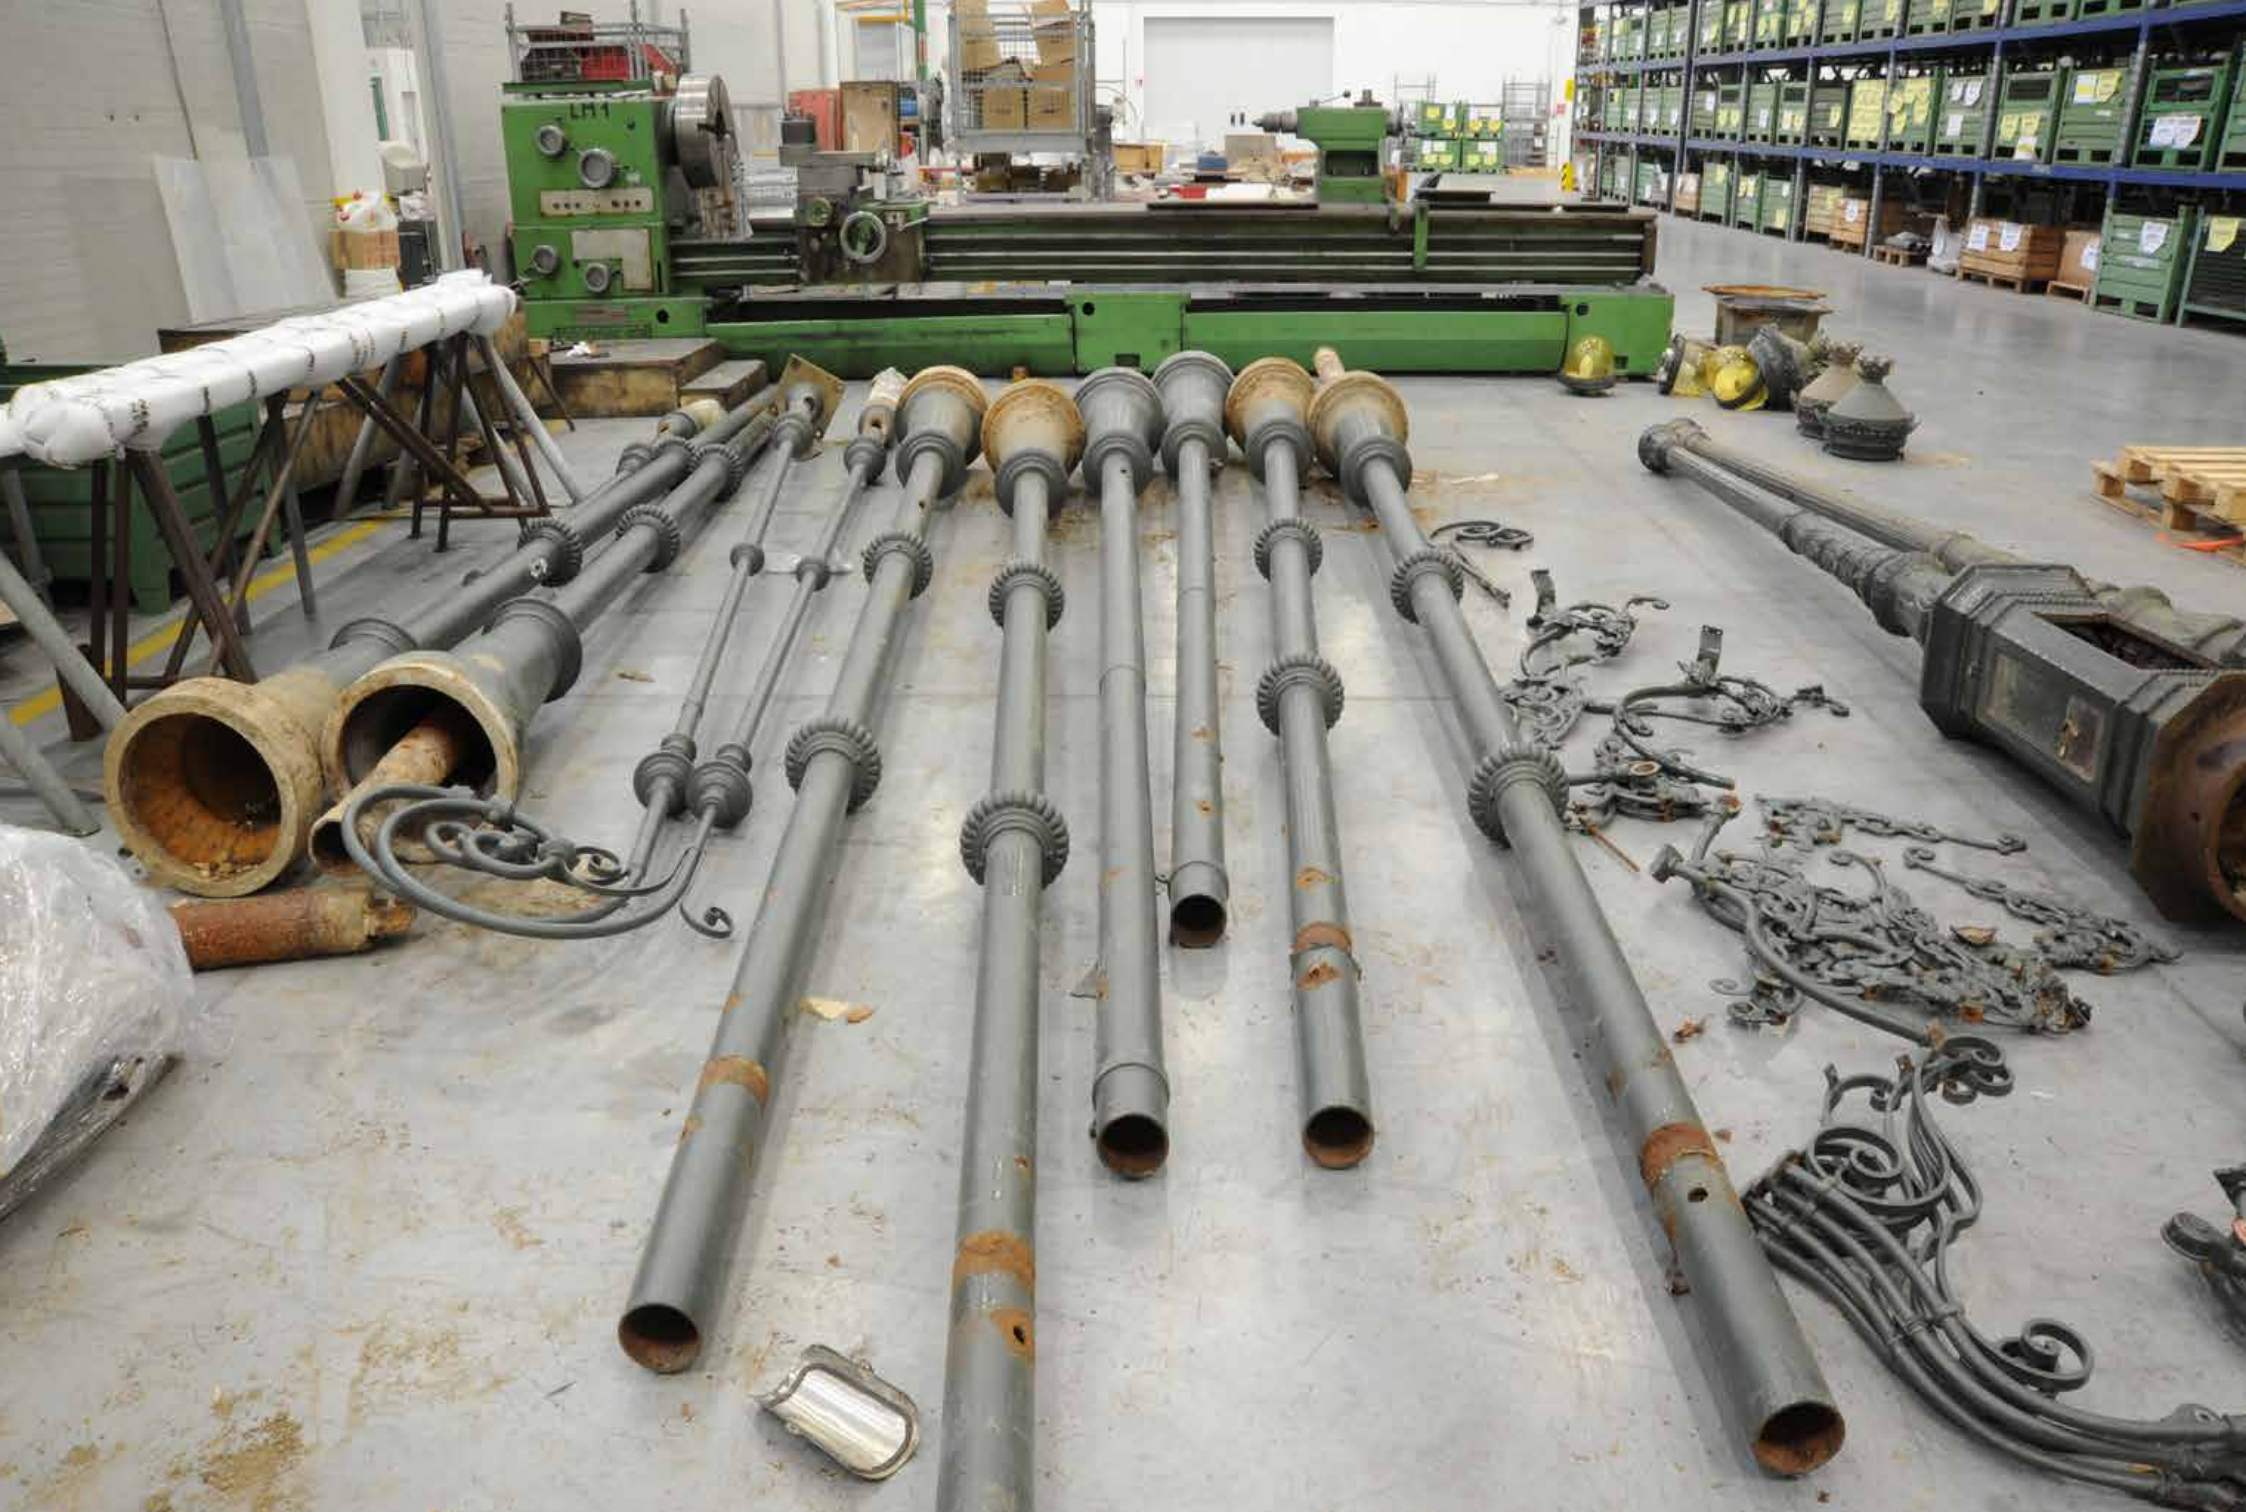

The first intervention carried out in Neri's restoration workshop was to separate the cast iron from the iron parts, which are usually the most deteriorated.

**Il primo intervento eseguito nei laboratori di restauro Neri, ha separato le fusione di ghisa dalle parti in ferro, solitamente le più deteriorate.**